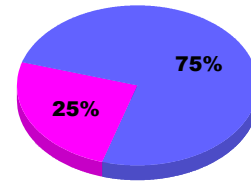

Gender Comparison 2012-2013

Jul/Aug/Sep

Legend: Male (Blue), Female (Magenta)